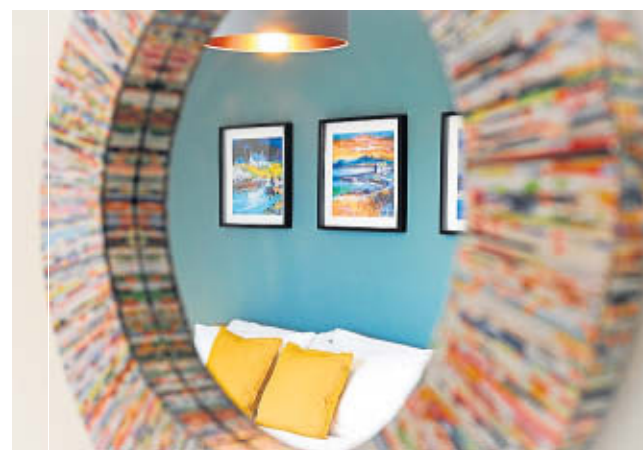

Who:
Journalist Gethin Chamberlain, 54, weaver Carolyn Shaw, 55, and their 14-year-old son Ieuan

What:
The Five Turrets, a Grade 2 listed Scottish Baronial home built around 1870 and remodelled to create a colourful, modern interior

Where:
Selkirk in the heart of the Scottish Borders with spectacular views across the Ettrick Valley

We moved to Selkirk from India in 2014.

Living across the road from the property, buying it was not something we'd planned but we decided to take the plunge after spotting the For Sale sign from our bedroom window one morning. From the outside, it looked a fascinating proposition but we had no idea just how extraordinary it was until we got inside and stepped down into a vast triple height space with huge windows looking out over the valley.

We could see the potential but it was going to take a bit of work to tackle the '70s décor – right down to the avocado bathroom suite.

We got an architect to help us draw

AS TOLD TO
SALLY MCDONALD

Why we had to buy the place across the road

up plans to strip out the old kitchen and turn it into a bedroom, and create a chic new chef's kitchen to the rear of the great hall. Then we got rid of the rickety balustrades on the staircase, replacing them with a sleek new oak and glass structure.

When it came to the interior design, we resisted covering everything in tartan and scattering swords and stag's heads around the walls as can so often be the case with historic buildings.

We wanted to do something different and make it something quite personal so Carolyn, who is a highly talented craftswoman, wove all the bed runners and wall hangings and the mirror frame to make it extra-special.

And a friend, who runs Funk It Up Upholstery, reupholstered old chairs in a fantastically eye-catching patchwork design and that spurred us on.